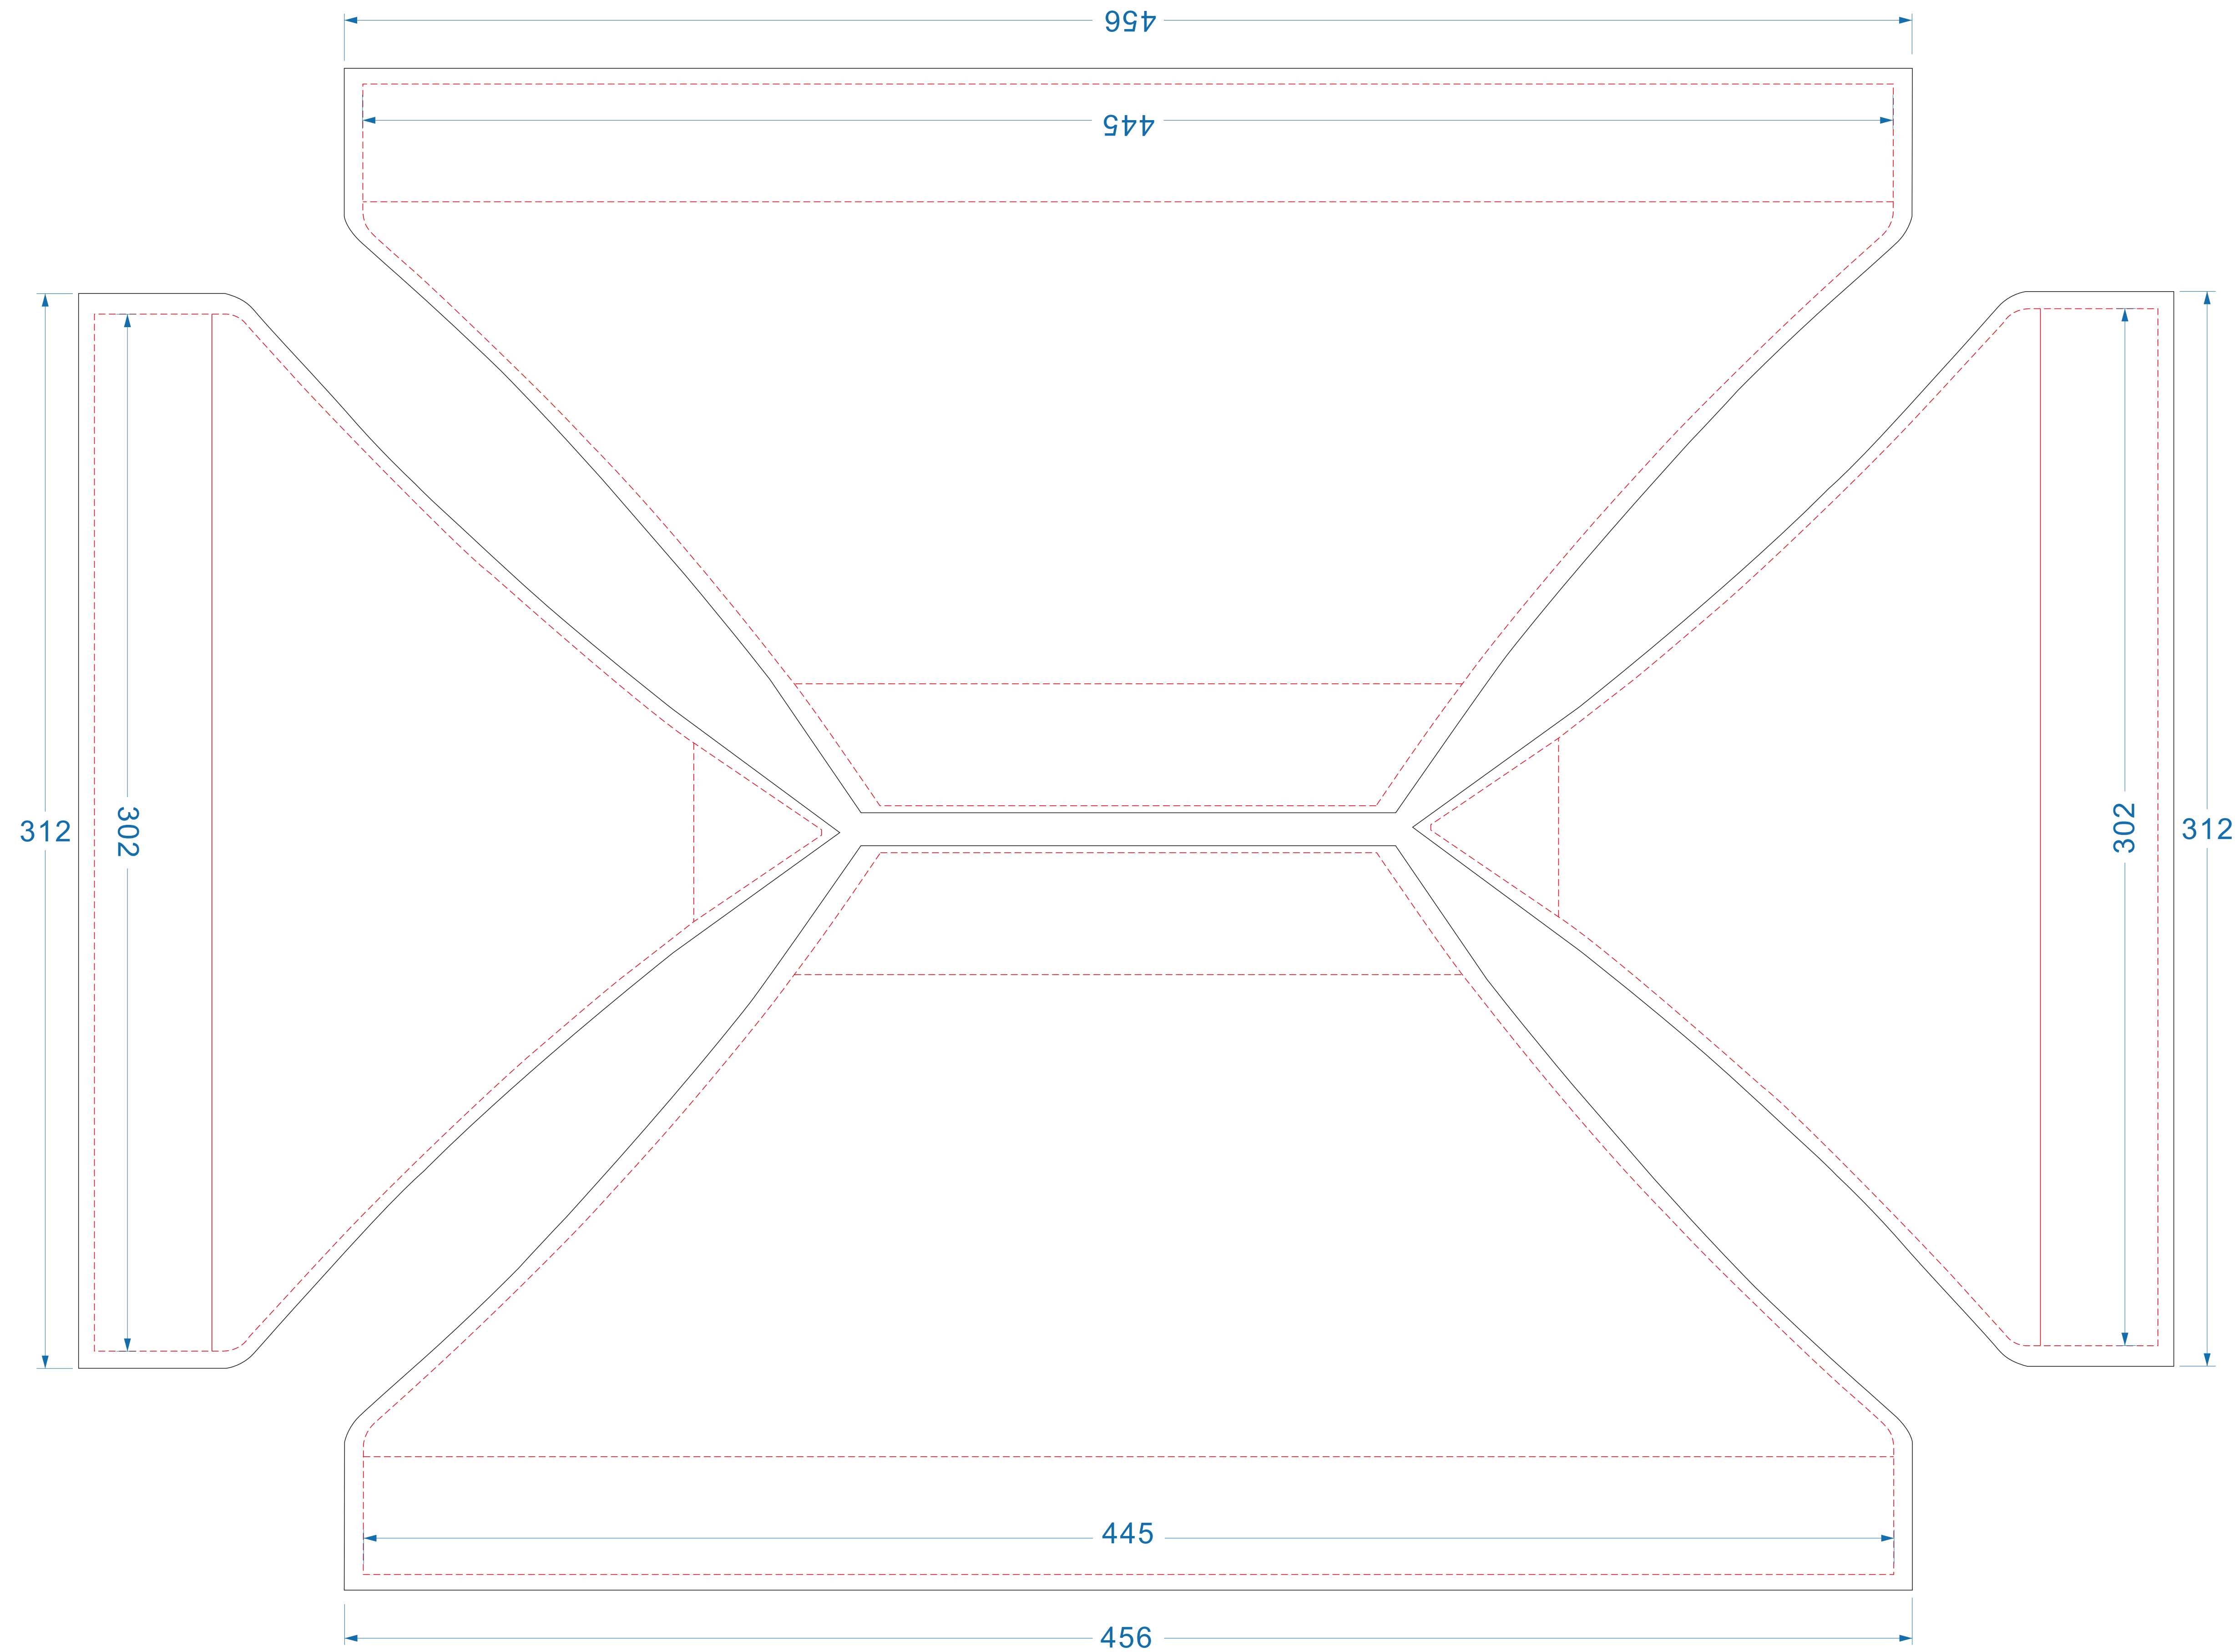

3 X 3 m
1:10_(cm)

Half Wall	3mX1m
Full Wall	3mX2m
Safe Area	

Tent Top

Full Wall

Half Wall

3X4.5m
1:10_(cm)

Half Wall	3mX1m
Full Wall	3mX2m
Safe Area	

Tent Top

Full Wall

Half Wall

3X6m

1:10(cm)

Half Wall	3mX1m
Full Wall	3mX2m
Safe Area	

Tent Top

Full Wall

Full Wall

Half Wall