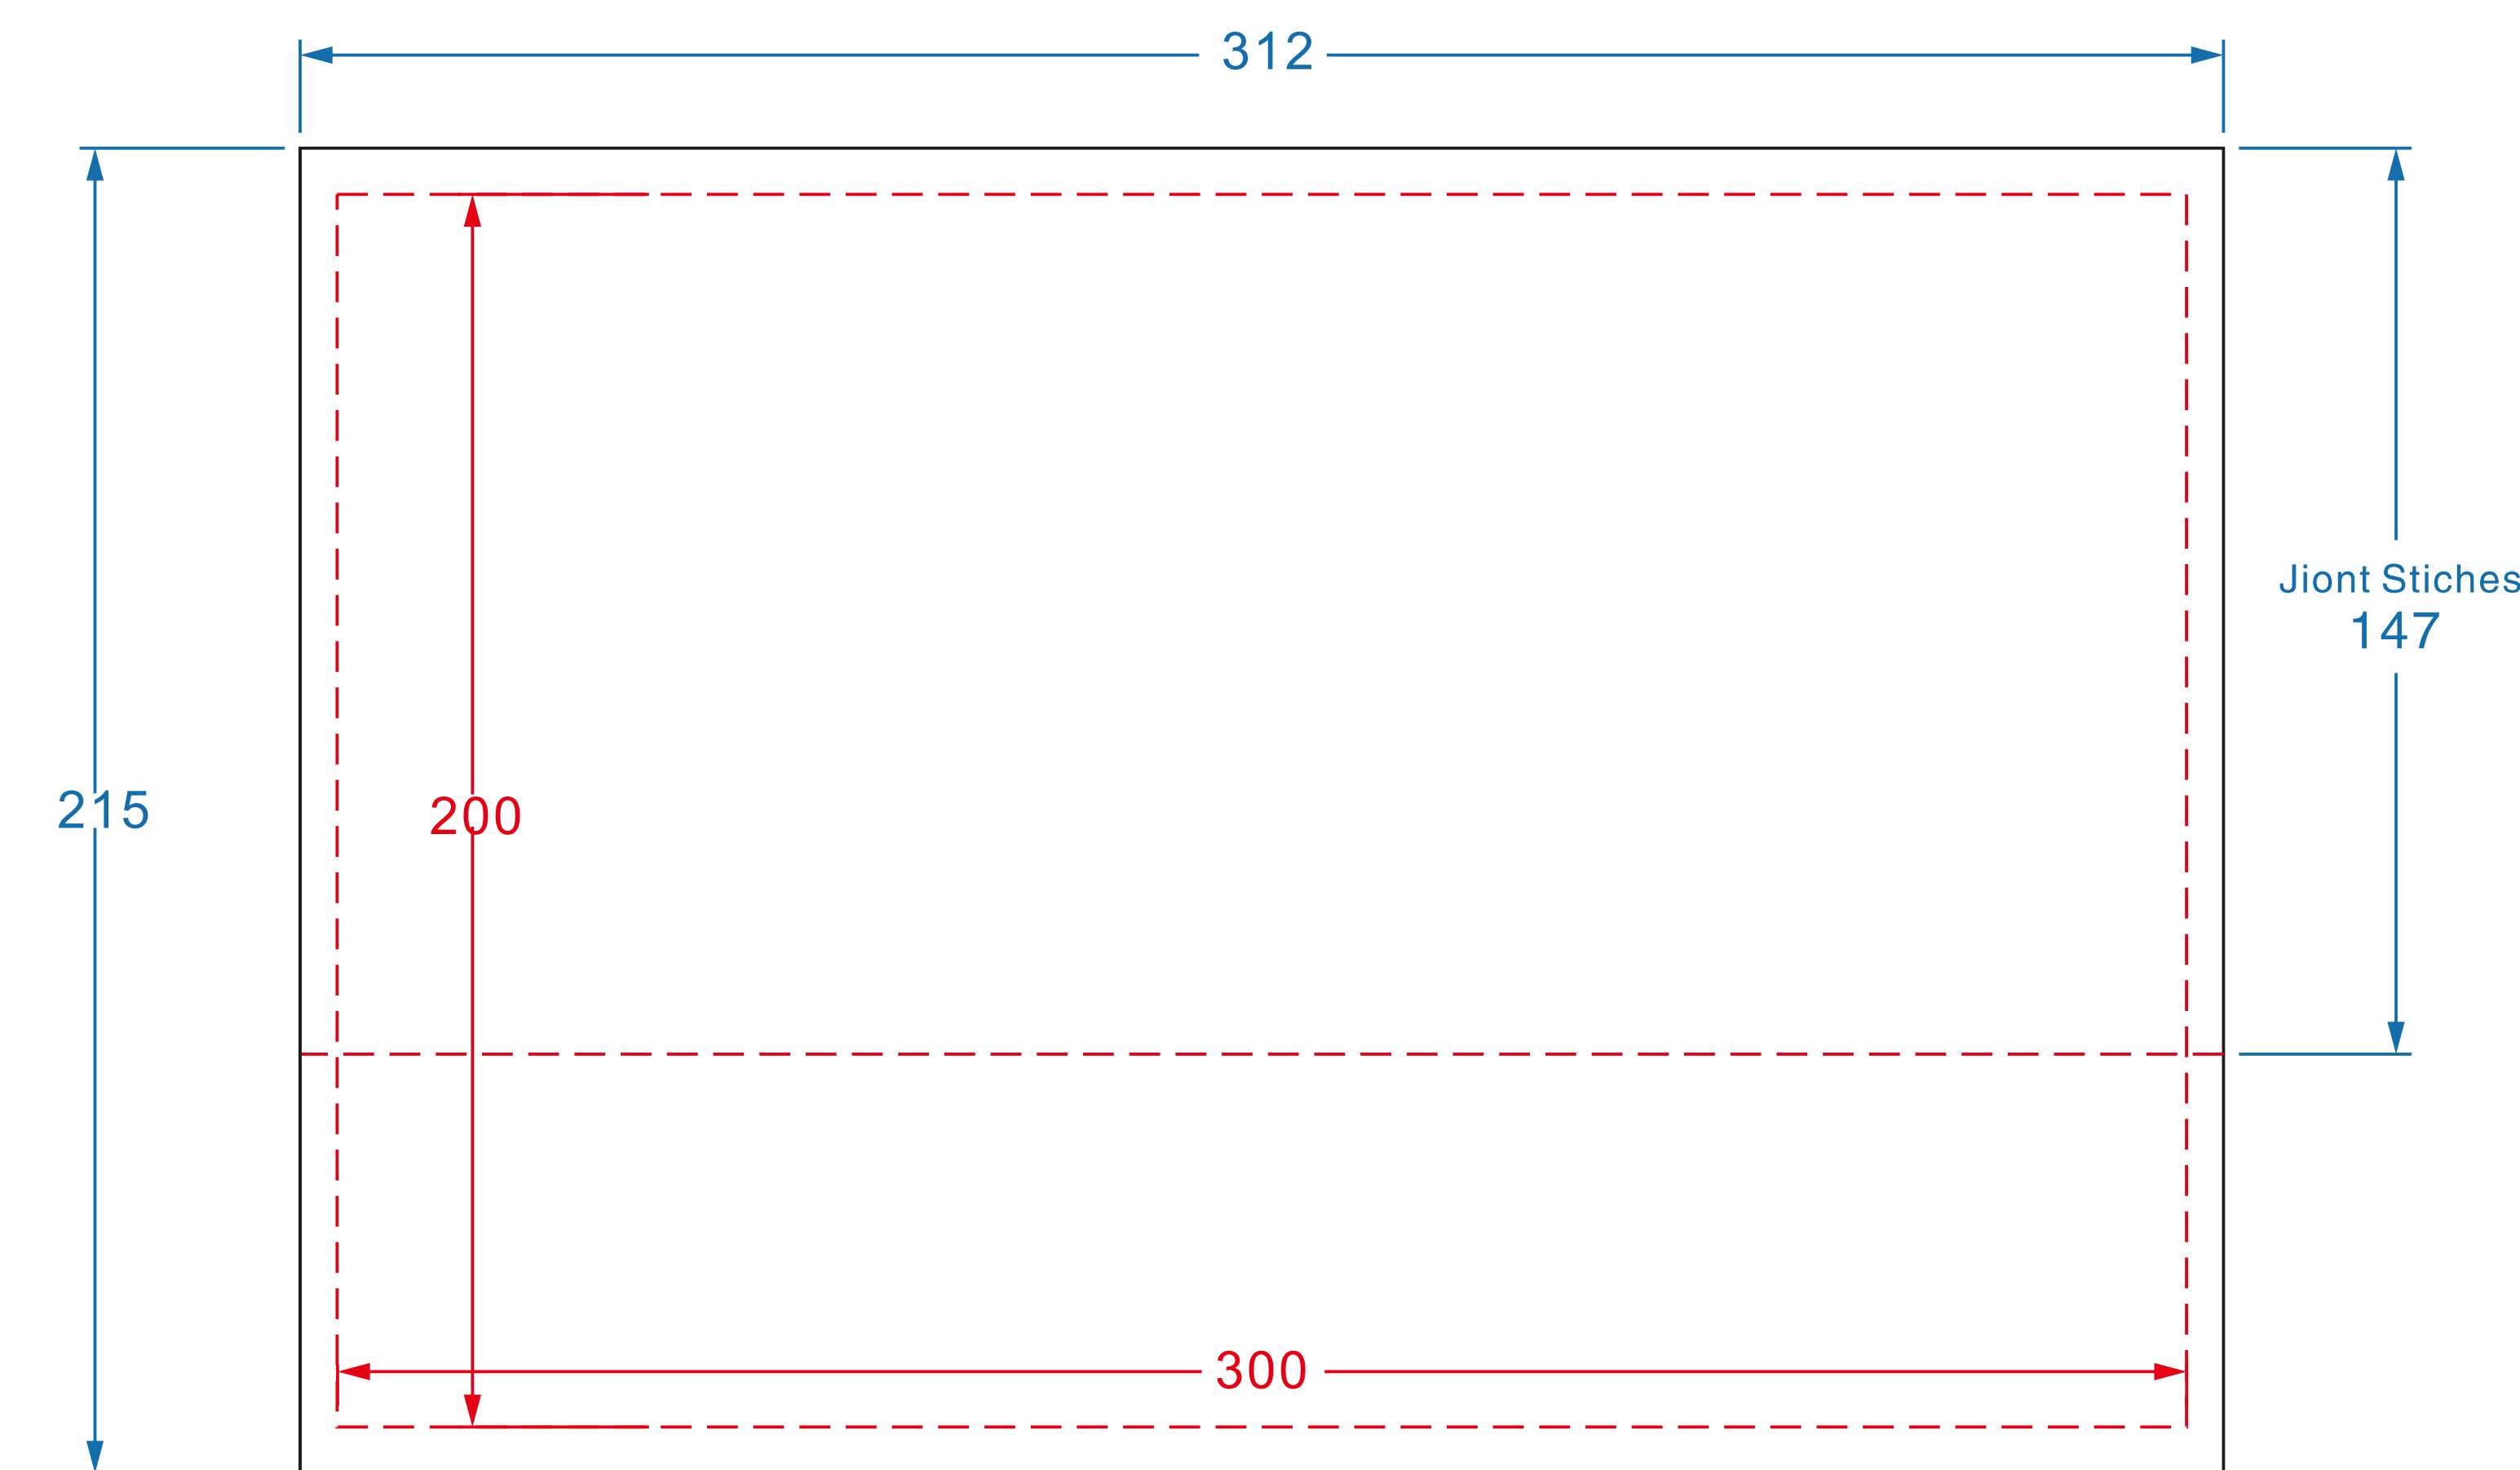

3 X 3 m
1:10_(cm)

Half Wall	3mX1m
Full Wall	3mX2m
Safe Area	

Tent Top

Full Wall

Half Wall

3X4.5m
1:10_(cm)

Half Wall	3mX1m
Full Wall	3mX2m
Safe Area	

Tent Top

Full Wall

Half Wall

3X6m

1:10(cm)

Half Wall	3mX1m
Full Wall	3mX2m
Safe Area	

Tent Top

Full Wall

Full Wall

Half Wall