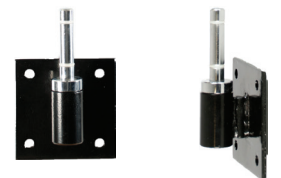

Perfect indoor and outdoor solutions, with multiple mount and base options

Better value because:

- High quality all weather graphic
- Full functional and safe in high winds
- Multiple base options - all tested in trying conditions.
- Graphic pole lightweight and designed to keep tension on flag
- Flags will not stretch or sag
- Long lasting
- High quality print presentation.

Adsail	Adwings
Two heights: D/S or S/S	Two heights: D/S or S/S
2.4m	2.6m
3.5m	4m

Steel Base

Weight & Mounting Base Options:

Standard Indoor Base

Metal Weighted Base

Moulded Water Weight base.

45 degree & Straight wall mount

Fabric Base Cover

Water bag

Ground spike

Floor mount