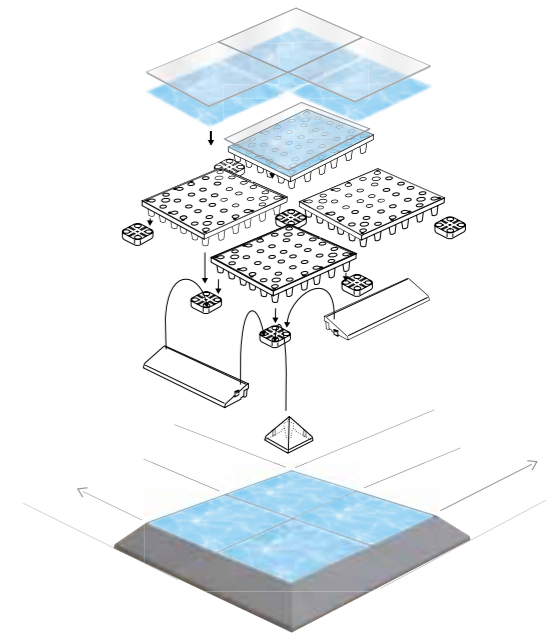

PromoDek[®]
modular floor display system

What is PromoDek?

PromoDek® is an easy-to-use modular floor display system that is effortlessly assembled and updated in minutes. By adding your company colours, graphics or virtually any material to PromoDek®, you can create your very own unique atmosphere on a raised floor setting.

- Create a platform of any size or shape
- Unique and multifunctional
- Update your images or inlays within minutes
- No tools or specialised help required
- Easy to maintain and reposition
- Reusable for all your campaigns, trade shows and events
- Hides unsightly cables and wiring
- 3x6 meter platform assembled in 20 minutes or less! *It's as easy as that!*

How it works

PromoDek® consists of standard building elements that are easily assembled in any shape or form with no tools or specialised help required. You can use 1 square meter of PromoDek® to showcase a new product in a retail environment or 100 square meters to raise the floor at a trade show or event.

Endless possibilities

Along with the flexibility of size and shape, the surface area of PromoDek® can be quickly and easily updated to suit your desired atmosphere. Within minutes, you can update the surface area of PromoDek® with new colours, printed graphics or materials including aluminum, HPL or illuminated EL foil.